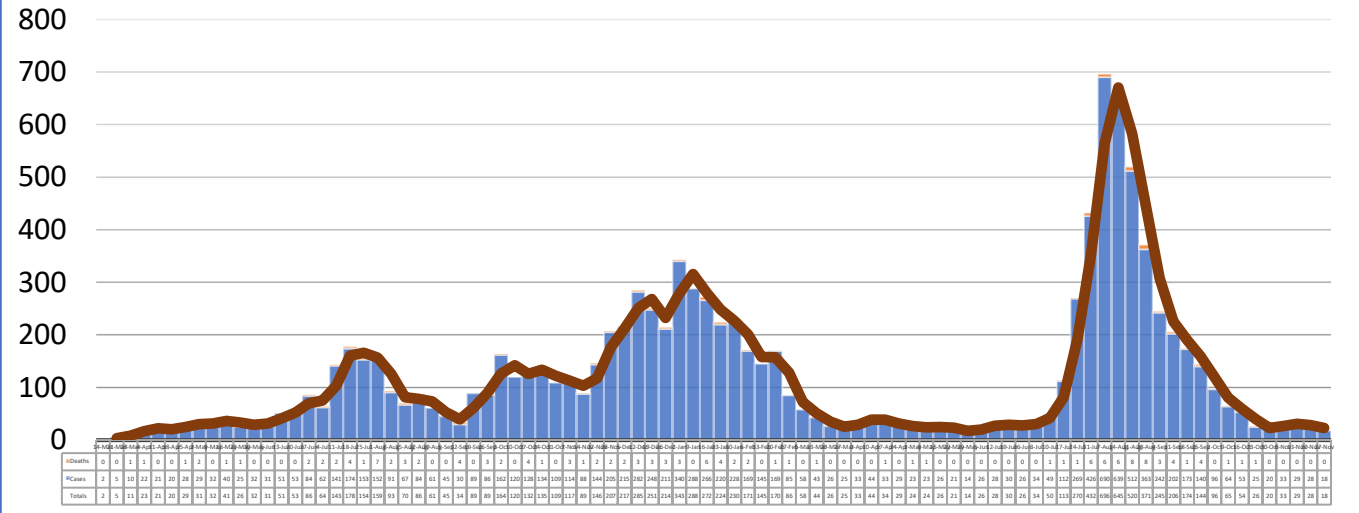

# LAMAR COUNTY WEEKLY COVID-19 SNAPSHOT

WEEK ENDING NOVEMBER 27, 2021

**Total Cases**  
**10,656**

**Total Deaths**  
**140**

**Total Incidence**  
(cases per 100,000)  
**16822.7**

\*For the current COVID-19 County-Level of Community Transmission, see below

## \*\*Total Cases and Deaths, Through November 27, 2021

**11/21/2021 – 11/27/2021**

# Cases via Suspected Community Transmission	18
# Cases via Outbreaks	0

**Outbreak Explanation**

During the week of 11/21-11/27, there were no cases/patients associated with an outbreak.

\*Website Link for current COVID-19 County-Level of Community Transmission: <https://covid.cdc.gov/covid-data-tracker/#county-view>