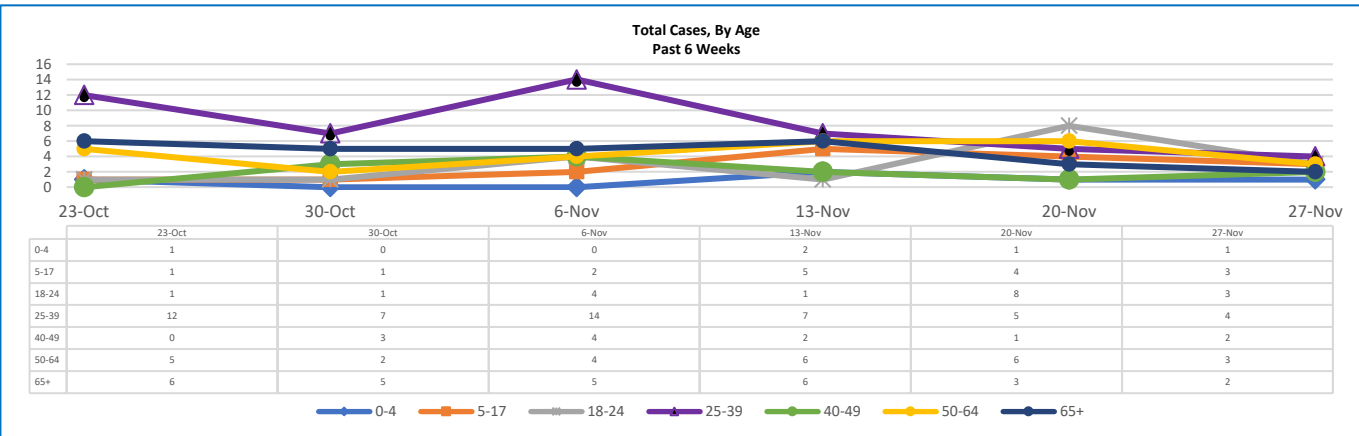

# LAMAR COUNTY WEEKLY COVID-19 SNAPSHOT

WEEK ENDING NOVEMBER 27, 2021

**Total Cases**  
**10,656**

**Total Deaths**  
**140**

**Total Incidence**  
(cases per 100,000)  
**16822.7**

\*For the current COVID-19 County-Level of Community Transmission, see below

## \*\*Total Cases and Deaths, Through November 27, 2021

**11/21/2021 – 11/27/2021**

# Cases via Suspected Community Transmission	18
# Cases via Outbreaks	0

**Outbreak Explanation**

During the week of 11/21-11/27, there were no cases/patients associated with an outbreak.

\*Website Link for current COVID-19 County-Level of Community Transmission: <https://covid.cdc.gov/covid-data-tracker/#county-view>