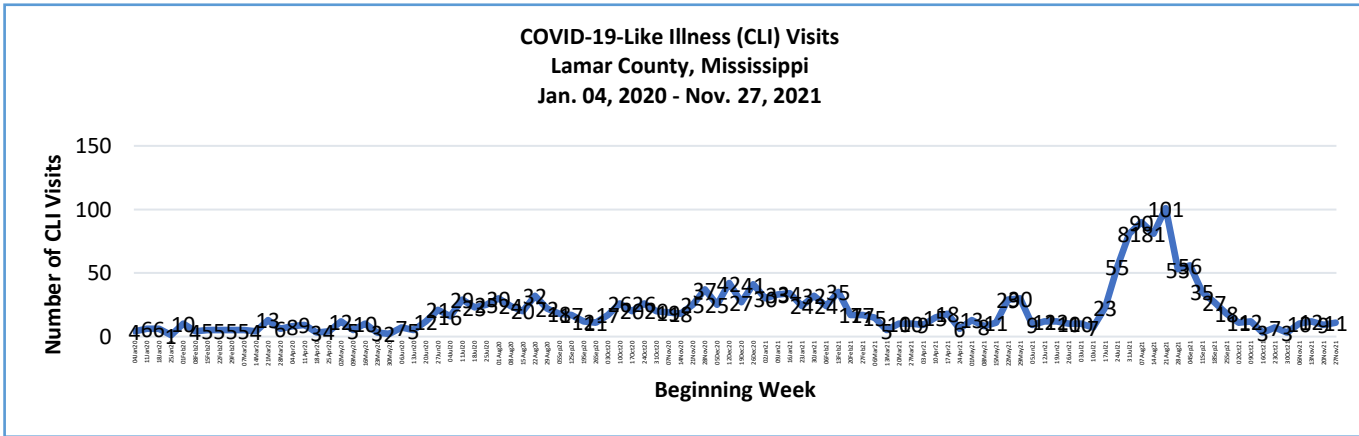

# LAMAR COUNTY WEEKLY COVID-19 SNAPSHOT

WEEK ENDING NOVEMBER 27, 2021

**Total Cases**  
**10,656**

**Total Deaths**  
**140**

**Total Incidence**  
(cases per 100,000)  
**16822.7**

\*For the current COVID-19 County-Level of Community Transmission, see below

## \*\*Total Cases and Deaths, Through November 27, 2021

**11/21/2021 – 11/27/2021**

# Cases via Suspected Community Transmission	18
# Cases via Outbreaks	0

**Outbreak Explanation**

During the week of 11/21-11/27, there were no cases/patients associated with an outbreak.

\*Website Link for current COVID-19 County-Level of Community Transmission: <https://covid.cdc.gov/covid-data-tracker/#county-view>