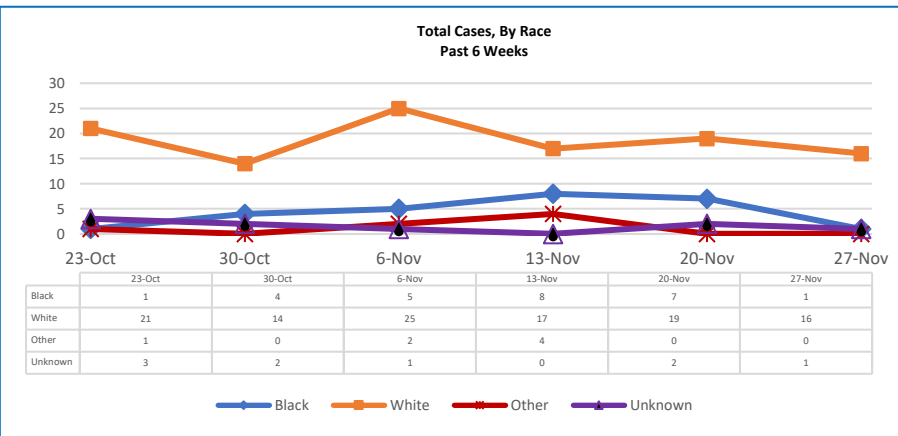

# LAMAR COUNTY WEEKLY COVID-19 SNAPSHOT

WEEK ENDING NOVEMBER 27, 2021

**Total Cases**  
**10,656**

**Total Deaths**  
**140**

**Total Incidence**  
(cases per 100,000)  
**16822.7**

\*For the current COVID-19 County-Level of Community Transmission, see below

## \*\*Total Cases and Deaths, Through November 27, 2021

**11/21/2021 – 11/27/2021**