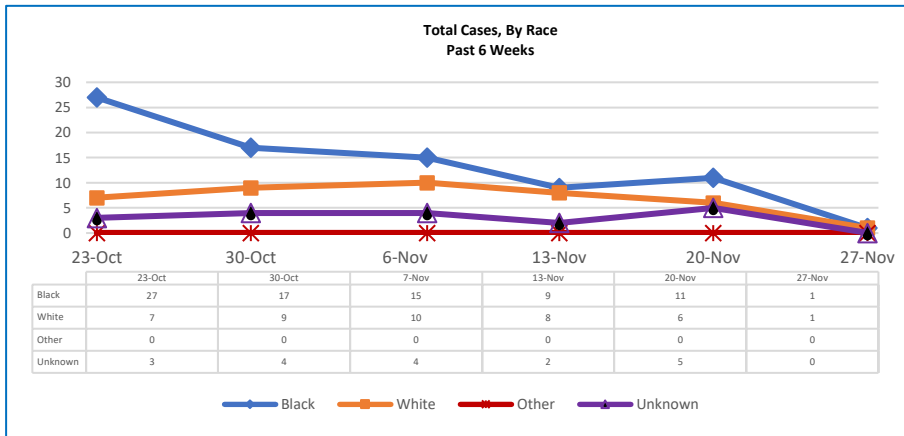

BOLIVAR COUNTY WEEKLY COVID-19 SNAPSHOT

WEEK ENDING NOVEMBER 27, 2021

Total Cases
6,445

Total Deaths
151

Total Incidence
(cases per 100,000)
21042.8

*For the current COVID-19 County-Level of Community Transmission, see below

**Total Cases and Deaths, Through November 27, 2021

11/21/2021 – 11/27/2021