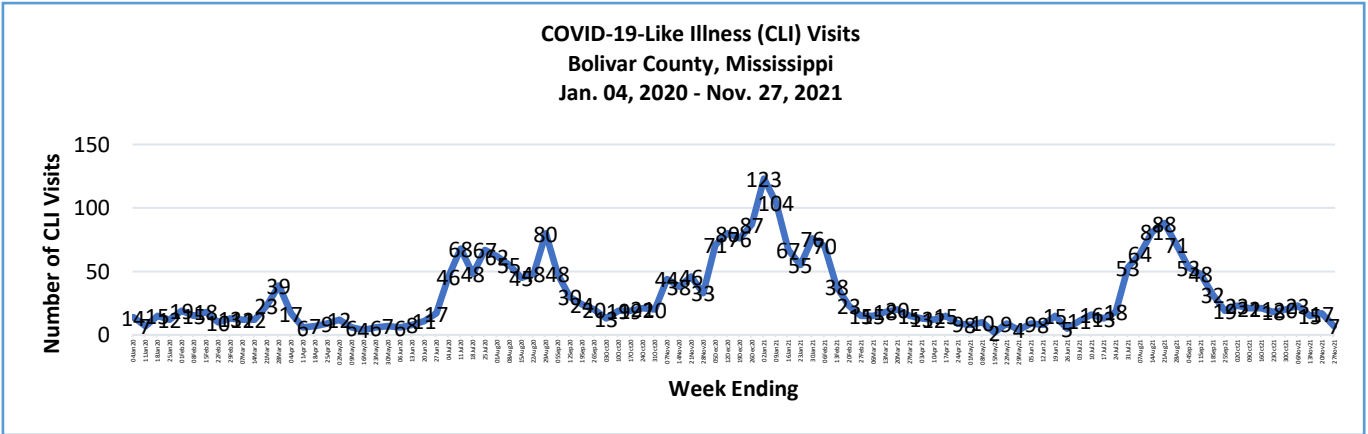

BOLIVAR COUNTY WEEKLY COVID-19 SNAPSHOT

WEEK ENDING NOVEMBER 27, 2021

Total Cases
6,445

Total Deaths
151

Total Incidence
(cases per 100,000)
21042.8

*For the current COVID-19 County-Level of Community Transmission, see below

**Total Cases and Deaths, Through November 27, 2021

11/21/2021 – 11/27/2021

# Cases via Suspected Community Transmission	2
# Cases via Outbreaks	0

Outbreak Explanation

During the week of 11/21-11/27, there were no cases/patients associated with an outbreak.

*Website Link for current COVID-19 County-Level of Community Transmission: <https://covid.cdc.gov/covid-data-tracker/#county-view>