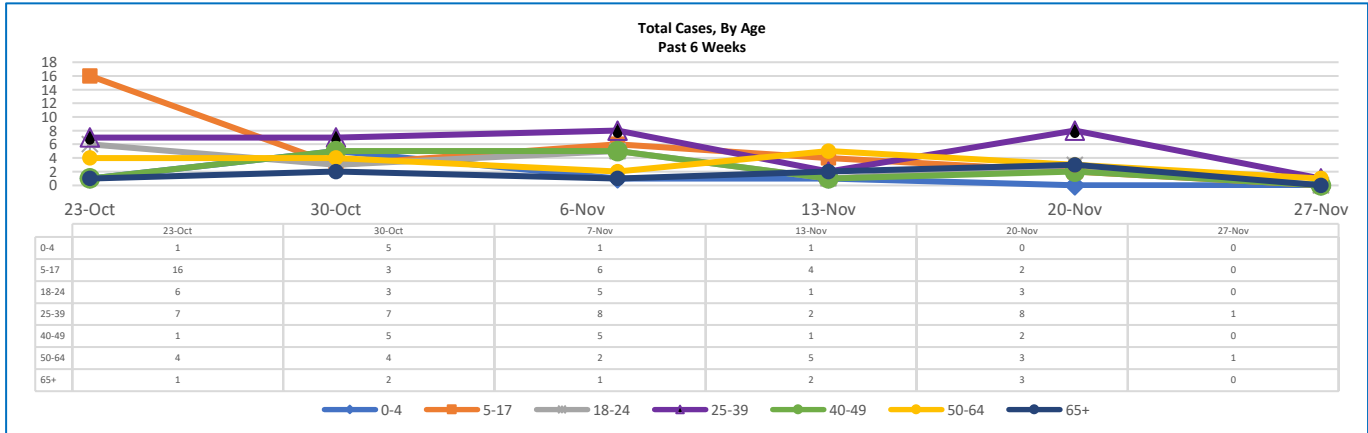

BOLIVAR COUNTY WEEKLY COVID-19 SNAPSHOT

WEEK ENDING NOVEMBER 27, 2021

Total Cases
6,445

Total Deaths
151

Total Incidence
(cases per 100,000)
21042.8

*For the current COVID-19 County-Level of Community Transmission, see below

**Total Cases and Deaths, Through November 27, 2021

11/21/2021 – 11/27/2021

# Cases via Suspected Community Transmission	2
# Cases via Outbreaks	0

Outbreak Explanation

During the week of 11/21-11/27, there were no cases/patients associated with an outbreak.

*Website Link for current COVID-19 County-Level of Community Transmission: <https://covid.cdc.gov/covid-data-tracker/#county-view>