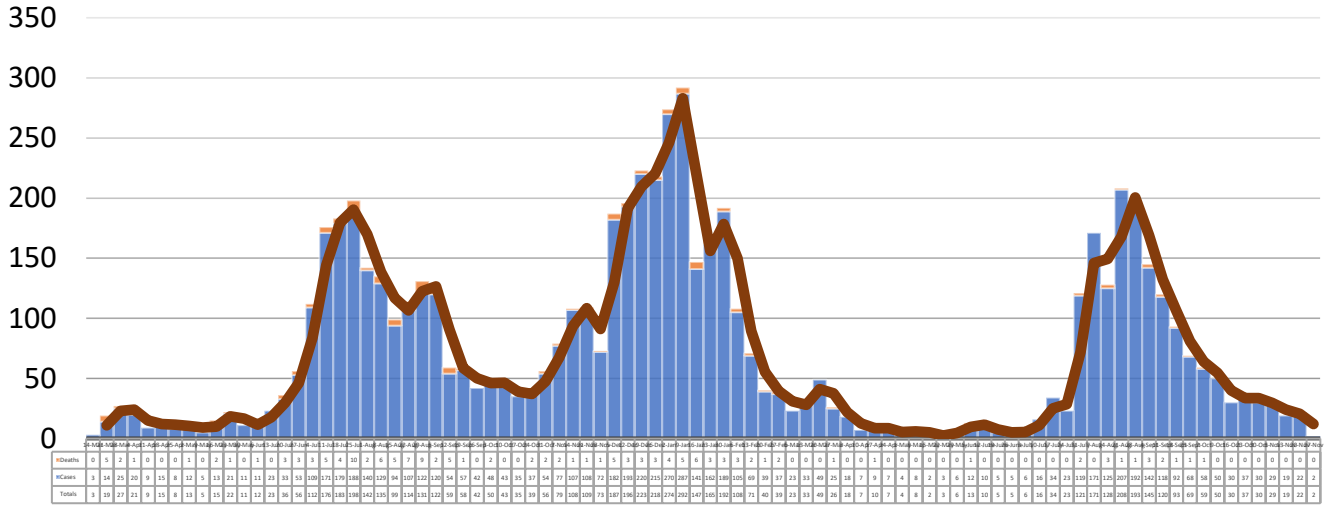

BOLIVAR COUNTY WEEKLY COVID-19 SNAPSHOT

WEEK ENDING NOVEMBER 27, 2021

Total Cases
6,445

Total Deaths
151

Total Incidence
(cases per 100,000)
21042.8

*For the current COVID-19 County-Level of Community Transmission, see below

**Total Cases and Deaths, Through November 27, 2021

11/21/2021 – 11/27/2021

# Cases via Suspected Community Transmission	2
# Cases via Outbreaks	0

Outbreak Explanation

During the week of 11/21-11/27, there were no cases/patients associated with an outbreak.

*Website Link for current COVID-19 County-Level of Community Transmission: <https://covid.cdc.gov/covid-data-tracker/#county-view>