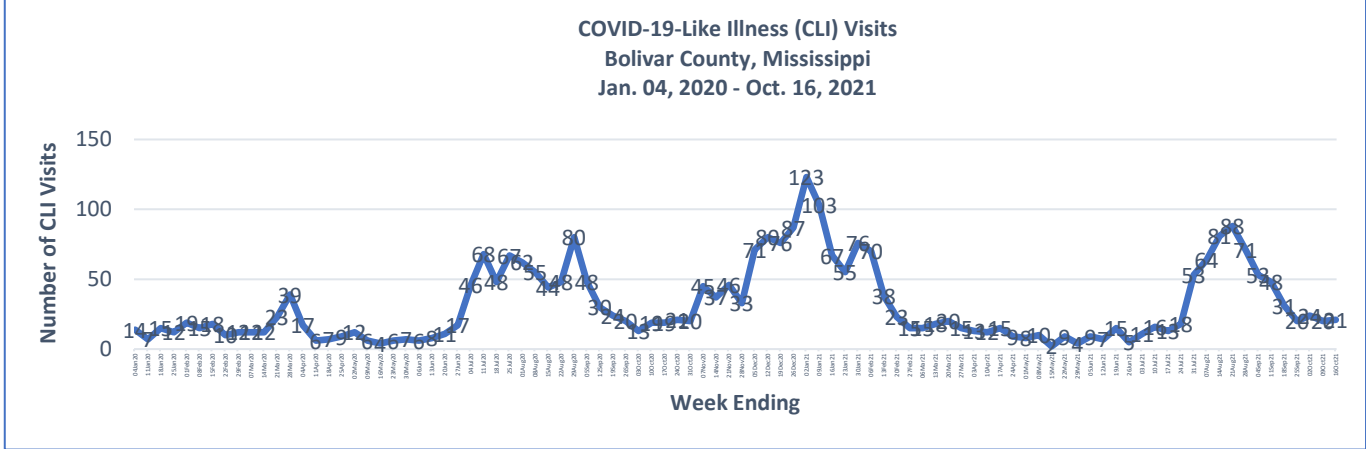

# BOLIVAR COUNTY WEEKLY COVID-19 SNAPSHOT

WEEK ENDING OCTOBER 16, 2021

**Total Cases**  
**6267**

**Total Deaths**  
**146**

**Total Incidence**  
(cases per 100,000)  
**20461.7**

**\*For the current COVID-19 County-Level of Community Transmission, see below**

## \*\*Total Cases and Deaths, Through October 16, 2021

**10/10/2021 – 10/16/2021**

# Cases via Suspected Community Transmission	11
# Cases via Outbreaks	0

**Outbreak Explanation**

During the week of 10/10-10/16, there were no cases/patients associated with an outbreak.

\*Website Link for current COVID-19 County-Level of Community Transmission: <https://covid.cdc.gov/covid-data-tracker/#county-view>