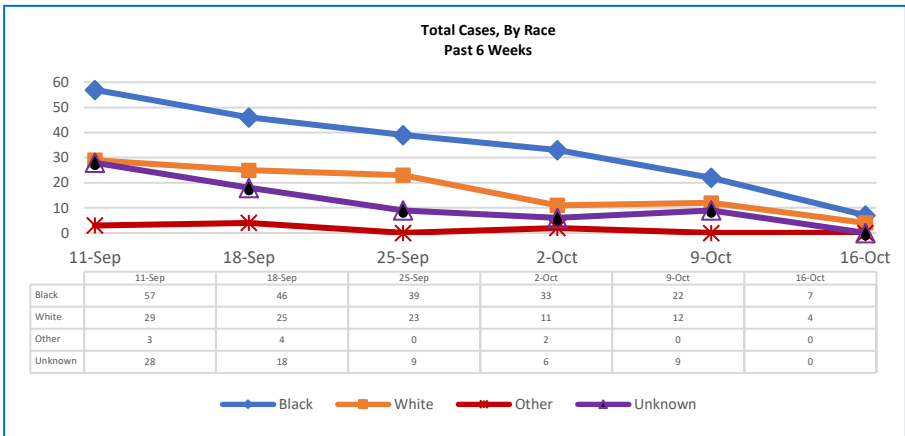

# BOLIVAR COUNTY WEEKLY COVID-19 SNAPSHOT

WEEK ENDING OCTOBER 16, 2021

**Total Cases**  
**6267**

**Total Deaths**  
**146**

**Total Incidence**  
(cases per 100,000)  
**20461.7**

**\*For the current COVID-19 County-Level of Community Transmission, see below**

## \*\*Total Cases and Deaths, Through October 16, 2021

**10/10/2021 – 10/16/2021**