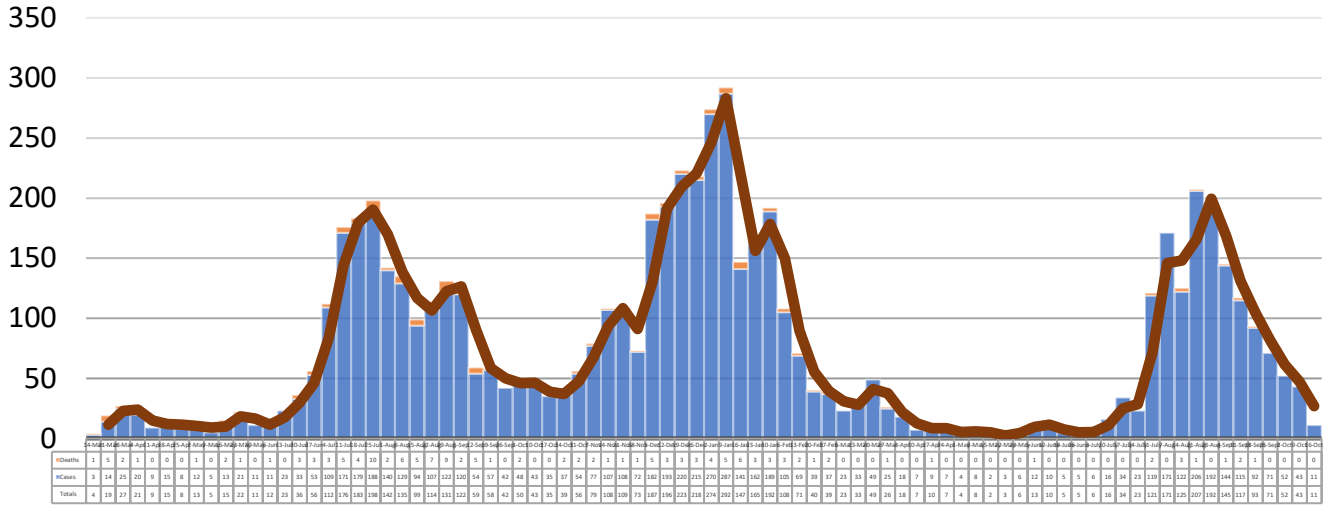

# BOLIVAR COUNTY WEEKLY COVID-19 SNAPSHOT

WEEK ENDING OCTOBER 16, 2021

**Total Cases**  
**6267**

**Total Deaths**  
**146**

**Total Incidence**  
(cases per 100,000)  
**20461.7**

**\*For the current COVID-19 County-Level of Community Transmission, see below**

## \*\*Total Cases and Deaths, Through October 16, 2021

**10/10/2021 – 10/16/2021**

# Cases via Suspected Community Transmission	11
# Cases via Outbreaks	0

**Outbreak Explanation**

During the week of 10/10-10/16, there were no cases/patients associated with an outbreak.

\*Website Link for current COVID-19 County-Level of Community Transmission: <https://covid.cdc.gov/covid-data-tracker/#county-view>