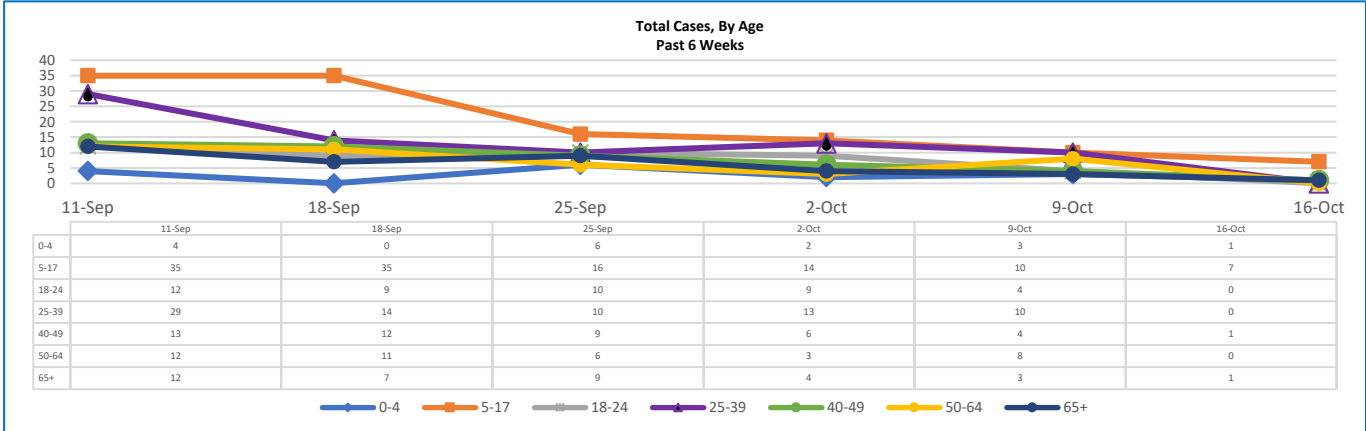

# BOLIVAR COUNTY WEEKLY COVID-19 SNAPSHOT

WEEK ENDING OCTOBER 16, 2021

**Total Cases**  
**6267**

**Total Deaths**  
**146**

**Total Incidence**  
(cases per 100,000)  
**20461.7**

**\*For the current COVID-19 County-Level of Community Transmission, see below**

## \*\*Total Cases and Deaths, Through October 16, 2021

**10/10/2021 – 10/16/2021**

# Cases via Suspected Community Transmission	11
# Cases via Outbreaks	0

**Outbreak Explanation**

During the week of 10/10-10/16, there were no cases/patients associated with an outbreak.

\*Website Link for current COVID-19 County-Level of Community Transmission: <https://covid.cdc.gov/covid-data-tracker/#county-view>