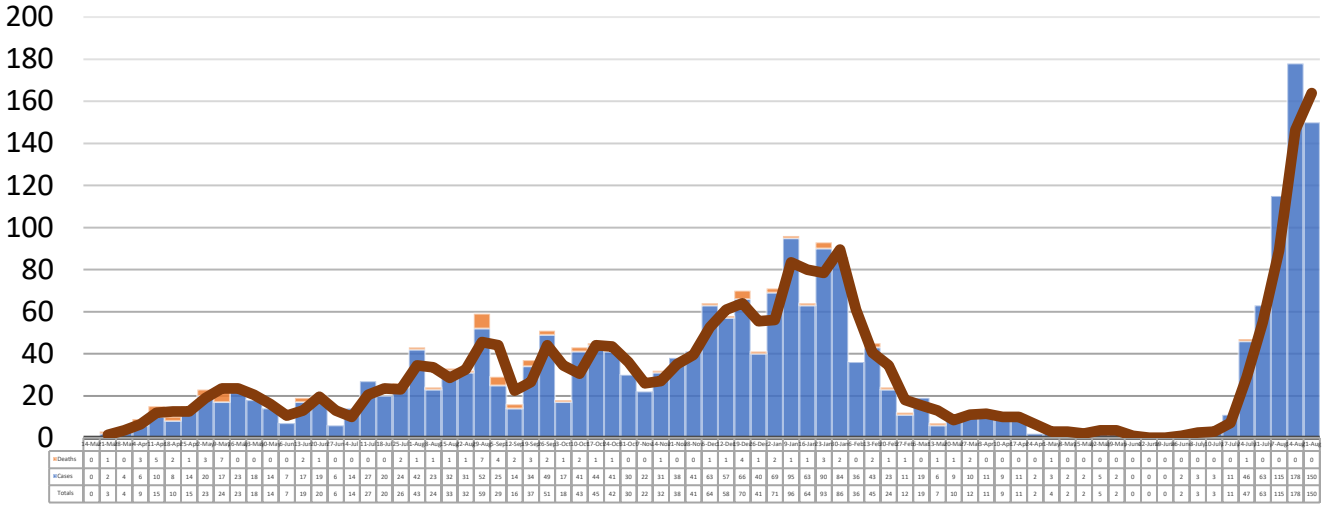

# CLARKE COUNTY WEEKLY COVID-19 SNAPSHOT

WEEK ENDING AUGUST 21, 2021

**Total Cases**  
**2360**

**Total Deaths**  
**81**

**Total Incidence**  
(cases per 100,000)  
**15185.6**

**\*Test Positivity Rate**  
**13.3%**  
(8/4-8/17)

## \*\*Total Cases and Deaths, Through August 21, 2021

### Total Cases, By Age Past 6 Weeks