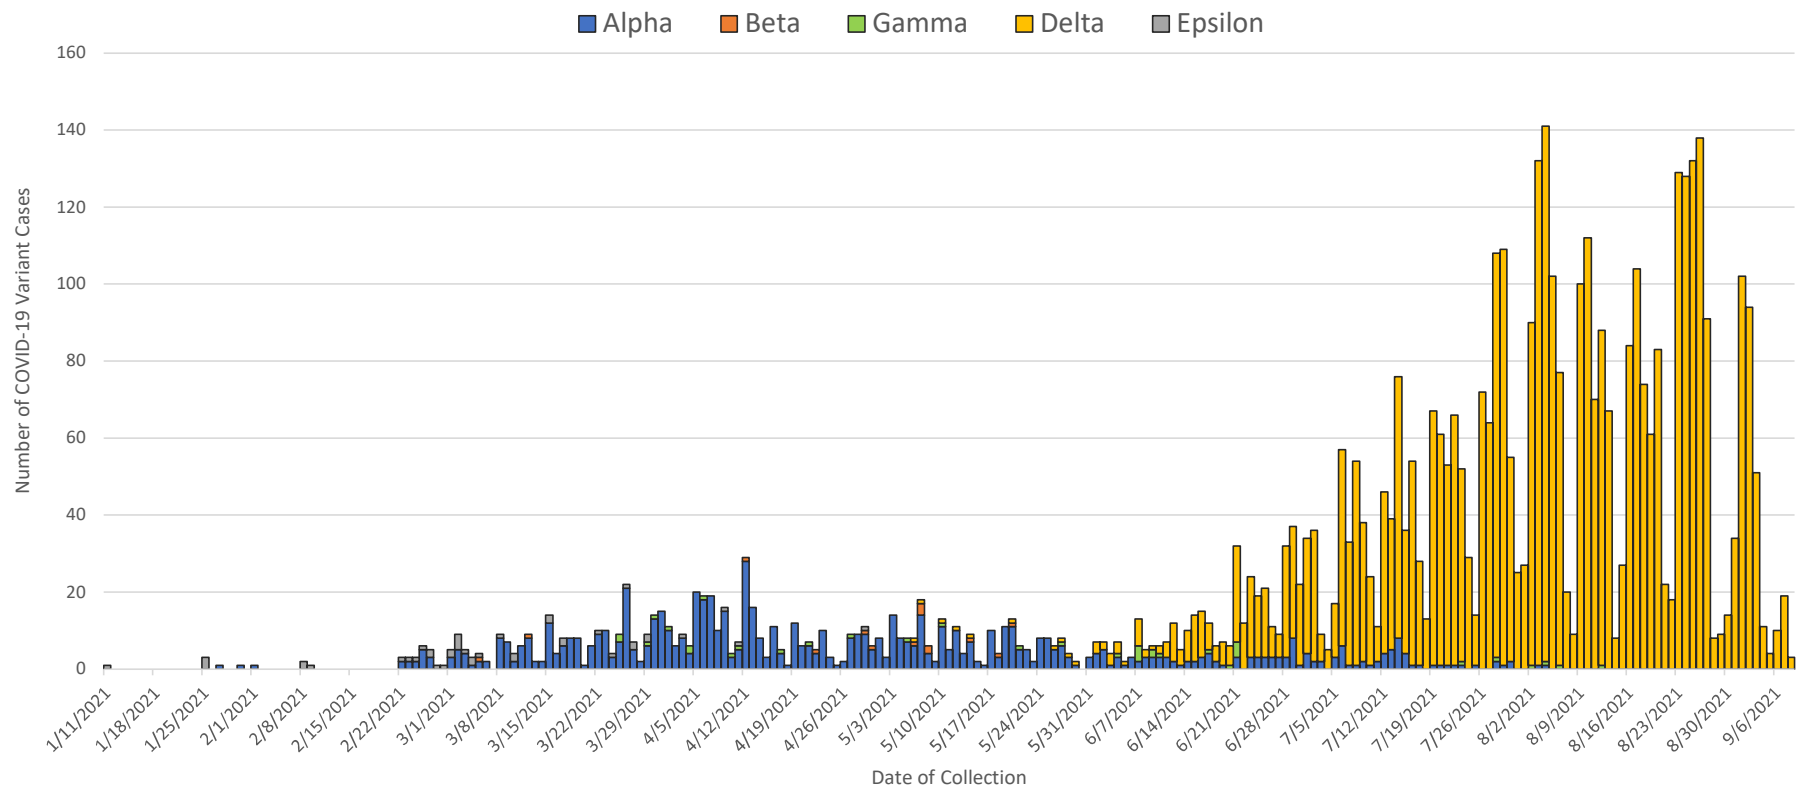

COVID-19 Cases* by Variants of Concern and Date of Collection, Mississippi, January 1 - September 20, 2021

Updated September 20, 2021

*Not all COVID-19 cases are tested for a variant strain. The data represented in this graph is a sample of COVID-19 cases reported to MSDH since January 2021.